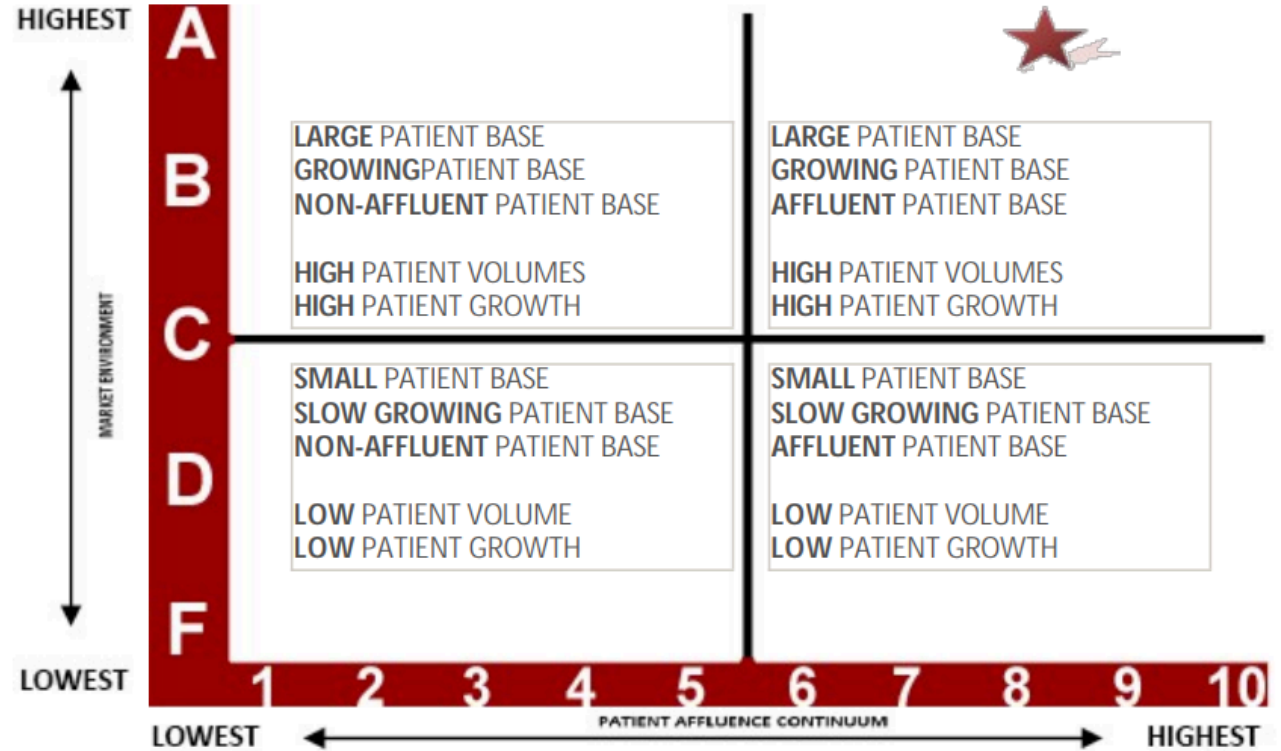

**MARKET RANKING**

8.3 A-

**ON-DEMAND REPORT INFORMATION**

Geography: TN, Mt. Juliet

County: Wilson

State: Tennessee

Service Line: MOB

Date: 01/14/2019

**LOCATION ANALYZER RESULTS**

Of the 2 ZIP codes analyzed to obtain the success potential of TN, Mt. Juliet, the median national percentile score was **86.85** indicating that the TN, Mt. Juliet market as a whole scored better than **86.85** percent of markets nationally. Also of these 2 ZIP codes analyzed, 1 fell in the top 10% nationally 0 fell in between the top 10% and top 20% nationally. The ZIP code of the facility ( 37122) location scored in the **97.71** percentile nationally